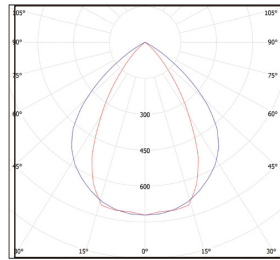

POLAR DIAGRAM

PW45

ORDER EXAMPLE

PRODUCT FAMILY	PERFORMANCE	PHOTOMETRIC CODE	LENS	REFLECTOR	FINISHING	OPTIONS
OPUS S PW45 (600x600)	HO	840	NA	PW45	Br	-